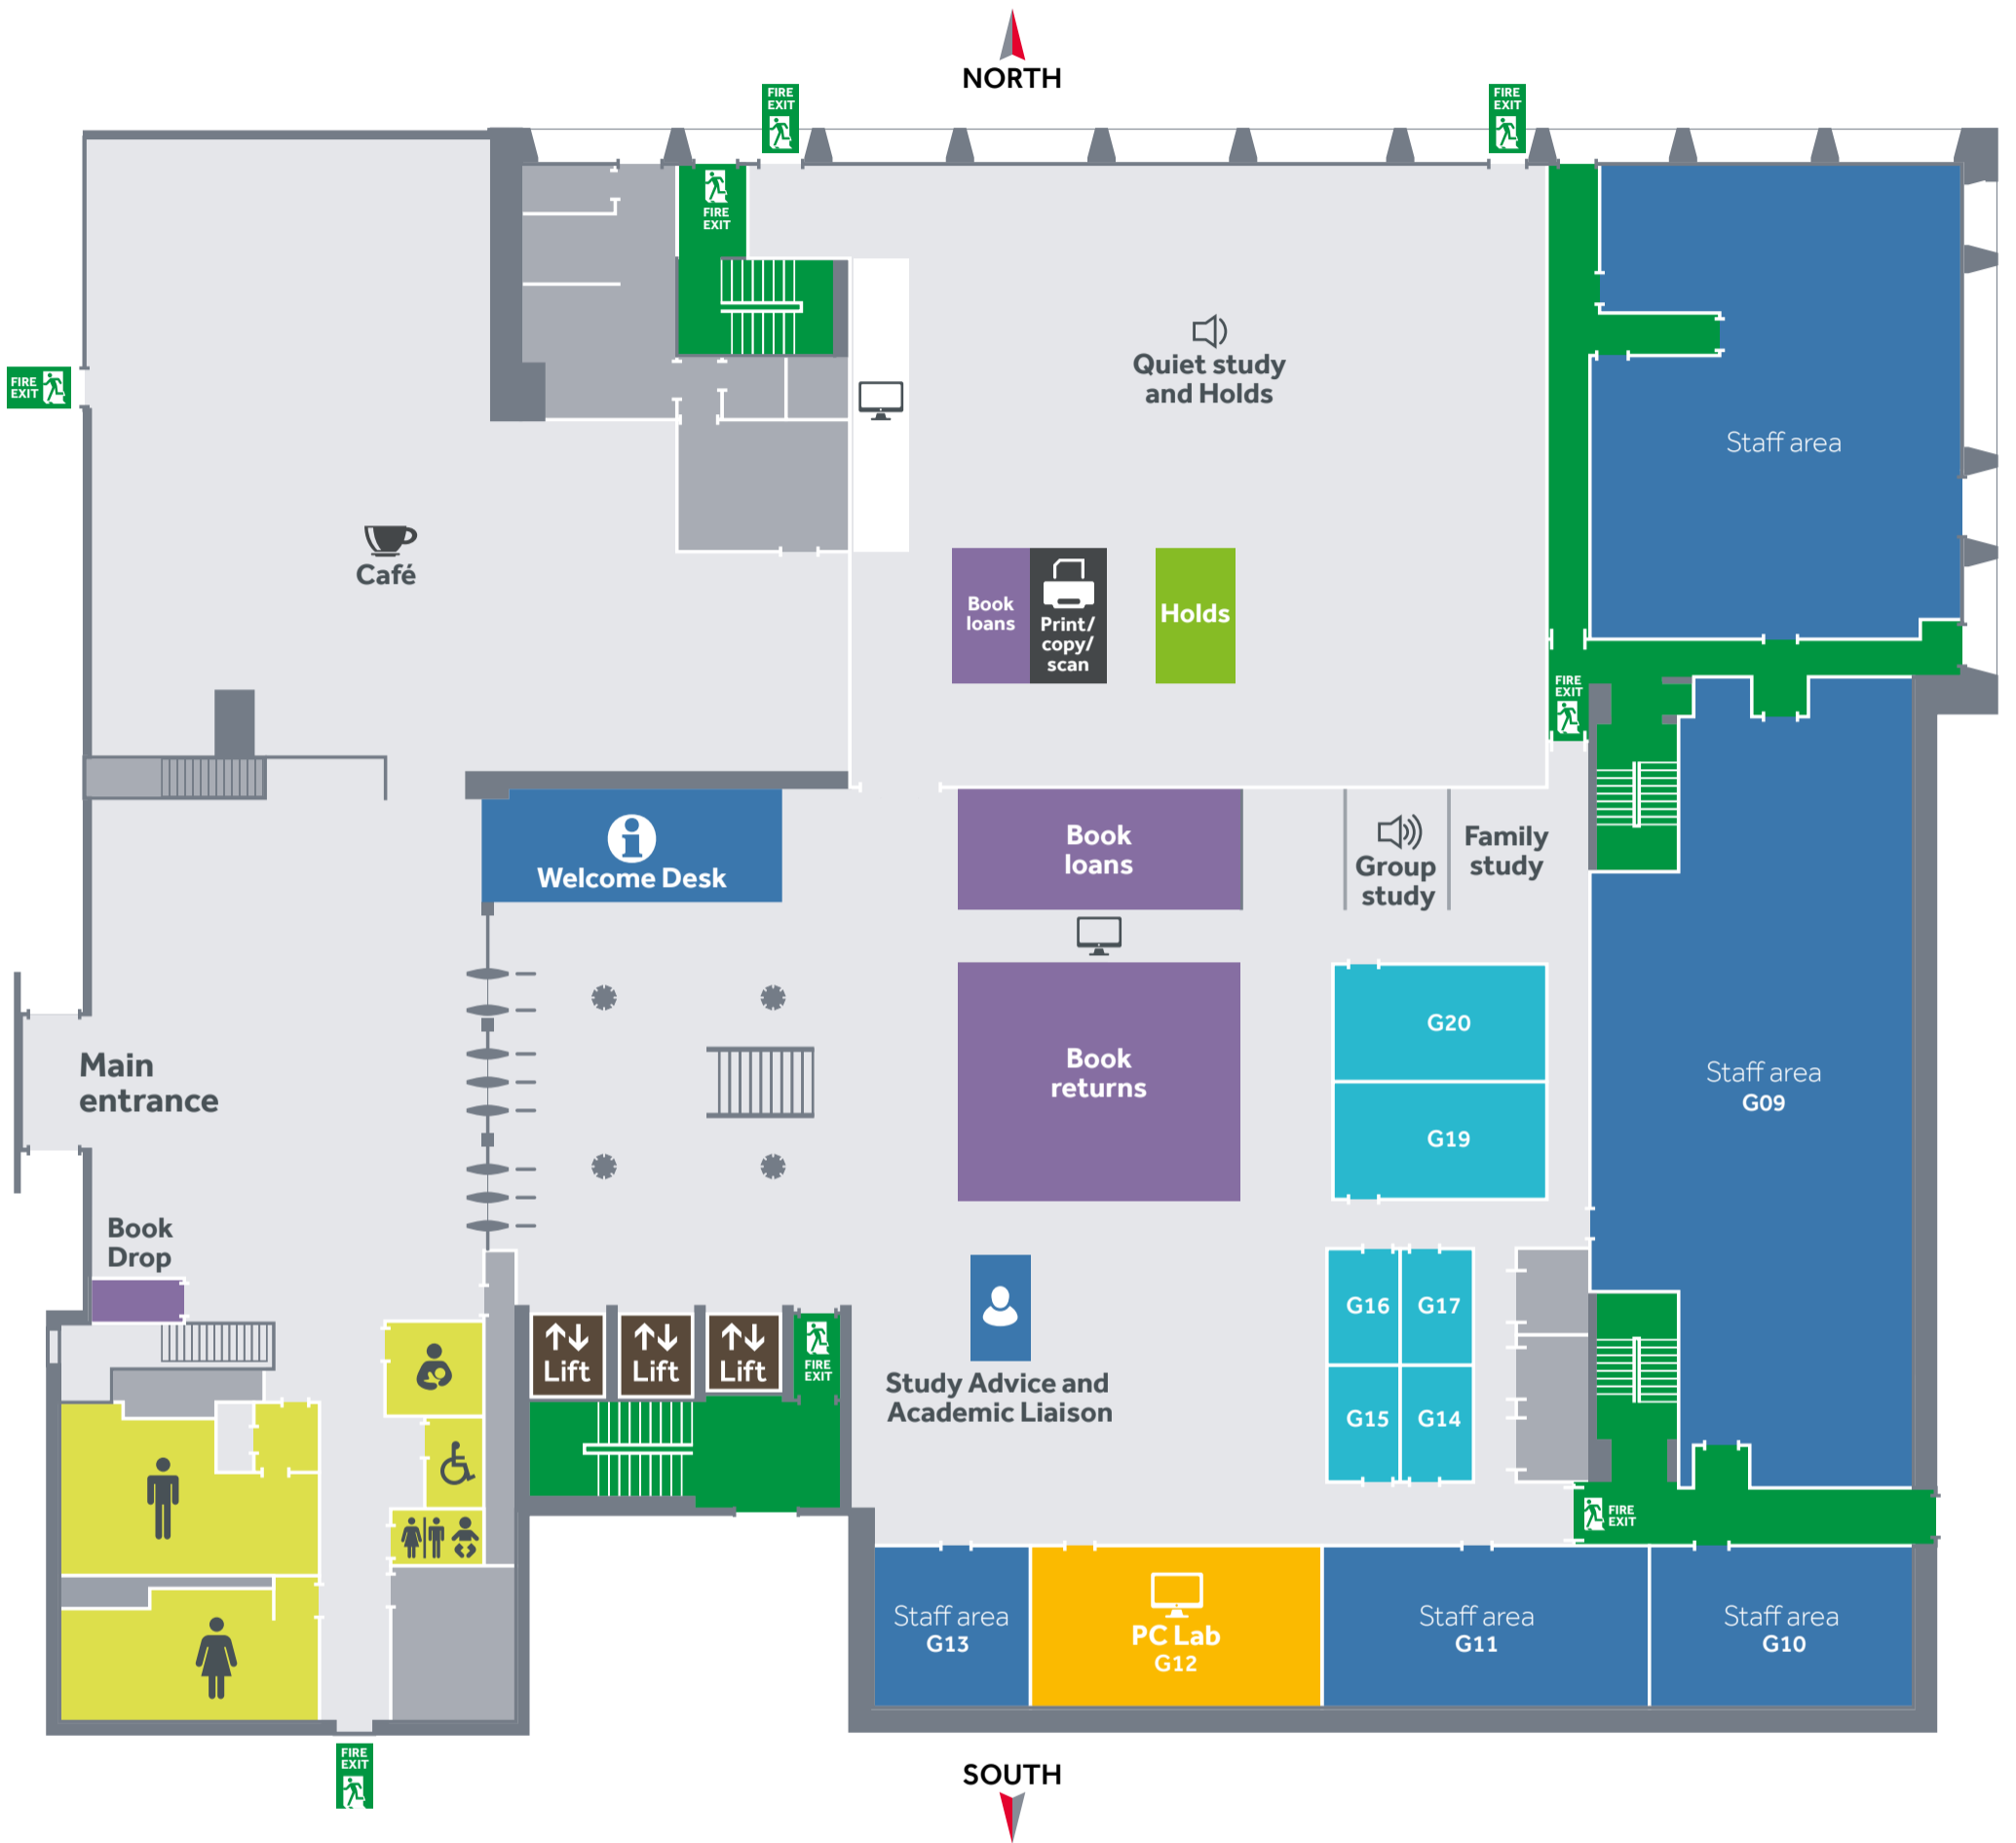

Ground Floor

On this floor

- Loans, returns and renewals
- Holds
- Meeting/training rooms (G14–G17, G19–G20)
- PC Lab (G12)
- i Welcome Desk
- u Study Advice and Academic Liaison
- ↑
↓
Lift Lifts
- 🔊 Group study spaces
- 🔇 Quiet study spaces
- 🖥 Catalogue and PCs
- 🖨 Print/copy/scan facilities
- ☕ Café
- ♿ Toilets, Parents' room