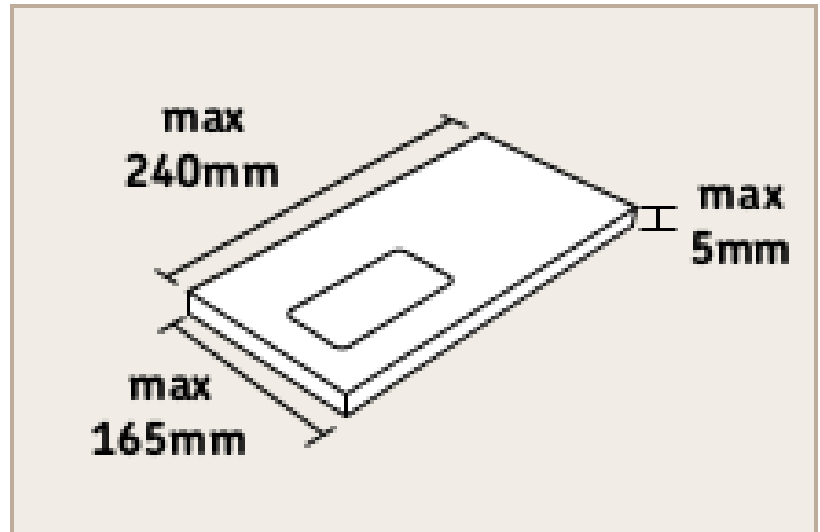

Postal Services

UK contract mail size guide

The diagrams below are taken from Royal Mail guides to services in Post offices but they apply equally well to our contract services, which don't differentiate between 'small parcels' and 'large parcels'.

Remember, both size and weight are used to determine which category an item belongs in.

Standard Letter

Maximum weight 100g

Large letter

Maximum weight 750g

Packet

Maximum weight 1kg (2nd class)

Maximum weight 20kg (2nd class)